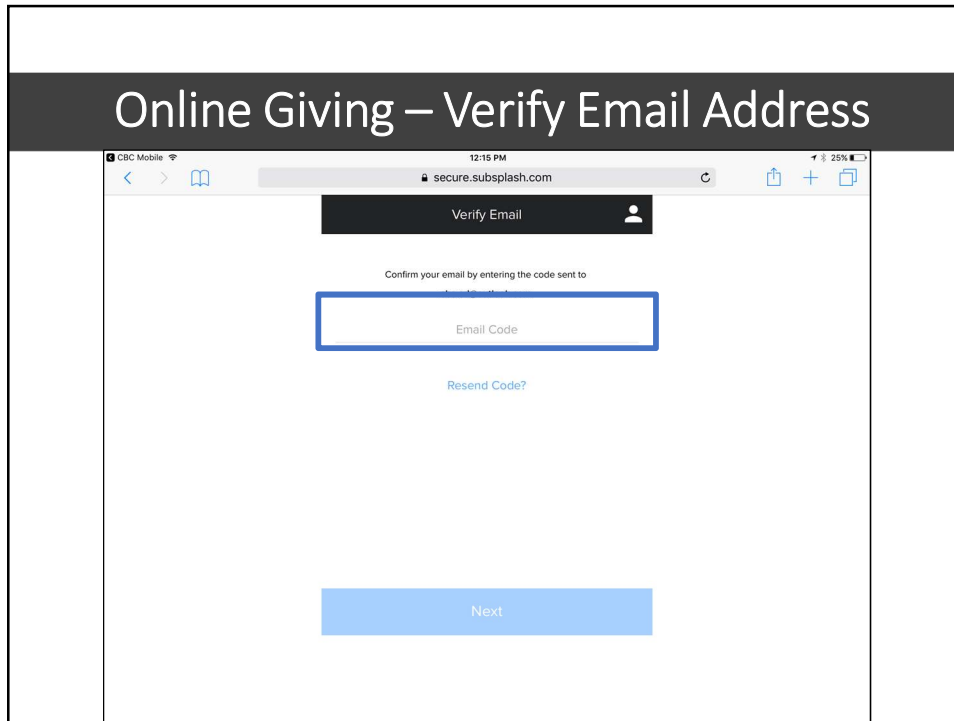

The CBC Wilmington App

Available in App Stores

Help & Documentation

PDF handouts can be downloaded
from our website:

<https://tinyurl.com/cbcmobileapp>

DOWNLOAD TODAY

<http://get.theapp.co/2936>

Payment Options