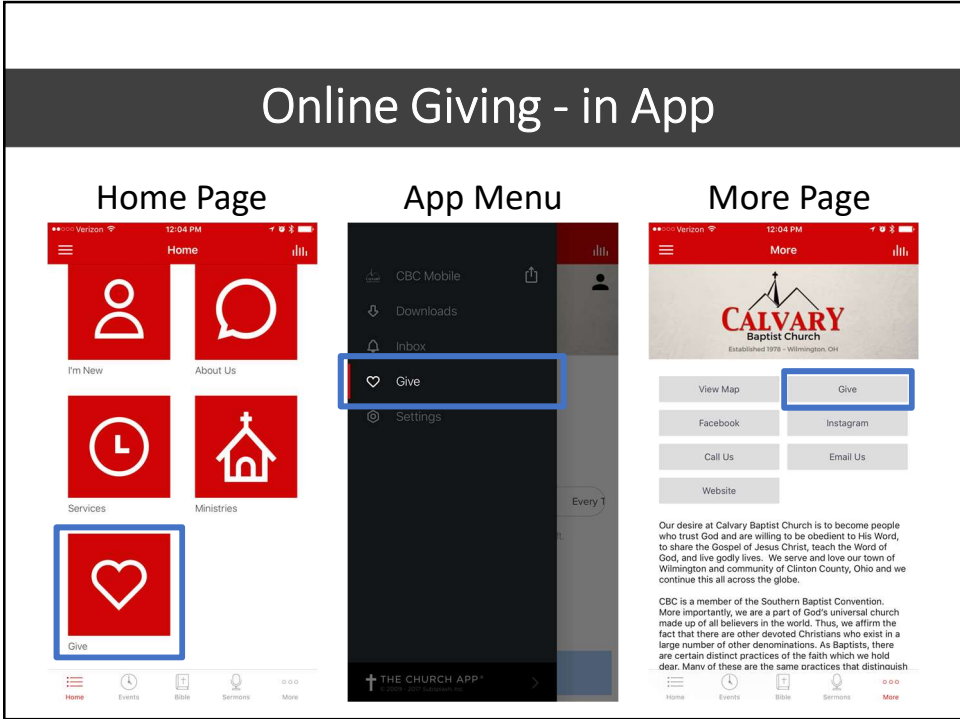

The CBC Wilmington App

Available in App Stores

Help & Documentation

PDF handouts can be downloaded
from our website:

<https://tinyurl.com/cbcmobileapp>

DOWNLOAD TODAY

<http://get.theapp.co/2936>

Payment Options